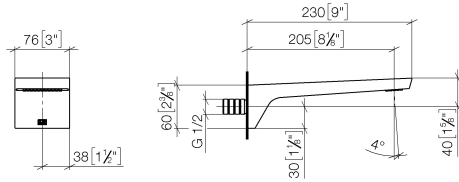

CL.1 Bath spout for wall mounting - Brushed Champagne (22kt Gold)

CL.1

13 801 705

- 205mm projection
- rectangular spray pattern with 55 individual jets
- hole diameter 37 mm
- 1/2" connection
- plug-link mounting
- max. flow 24.6 l/min at 3 bar flow pressure

mm [inches]

Flow rate chart

13 801 705

Parts for other finishes can be found here: [Chrome](#)

Spare parts list

No.	Item Number	Name	Quantity used	Delivery time
1	09 24 03 081 10 90	extension	1	2
2	09 24 03 180 90	nipple	1	2
3	09 14 10 119 90	seal	1	2
4	09 31 20 027 10-00	plug	2	10
5	09 14 10 132 90	seal	2	2
6	90 31 11 004 00 90	pin	1	2
7	90 11 02 299 00 90	aerator	1	2